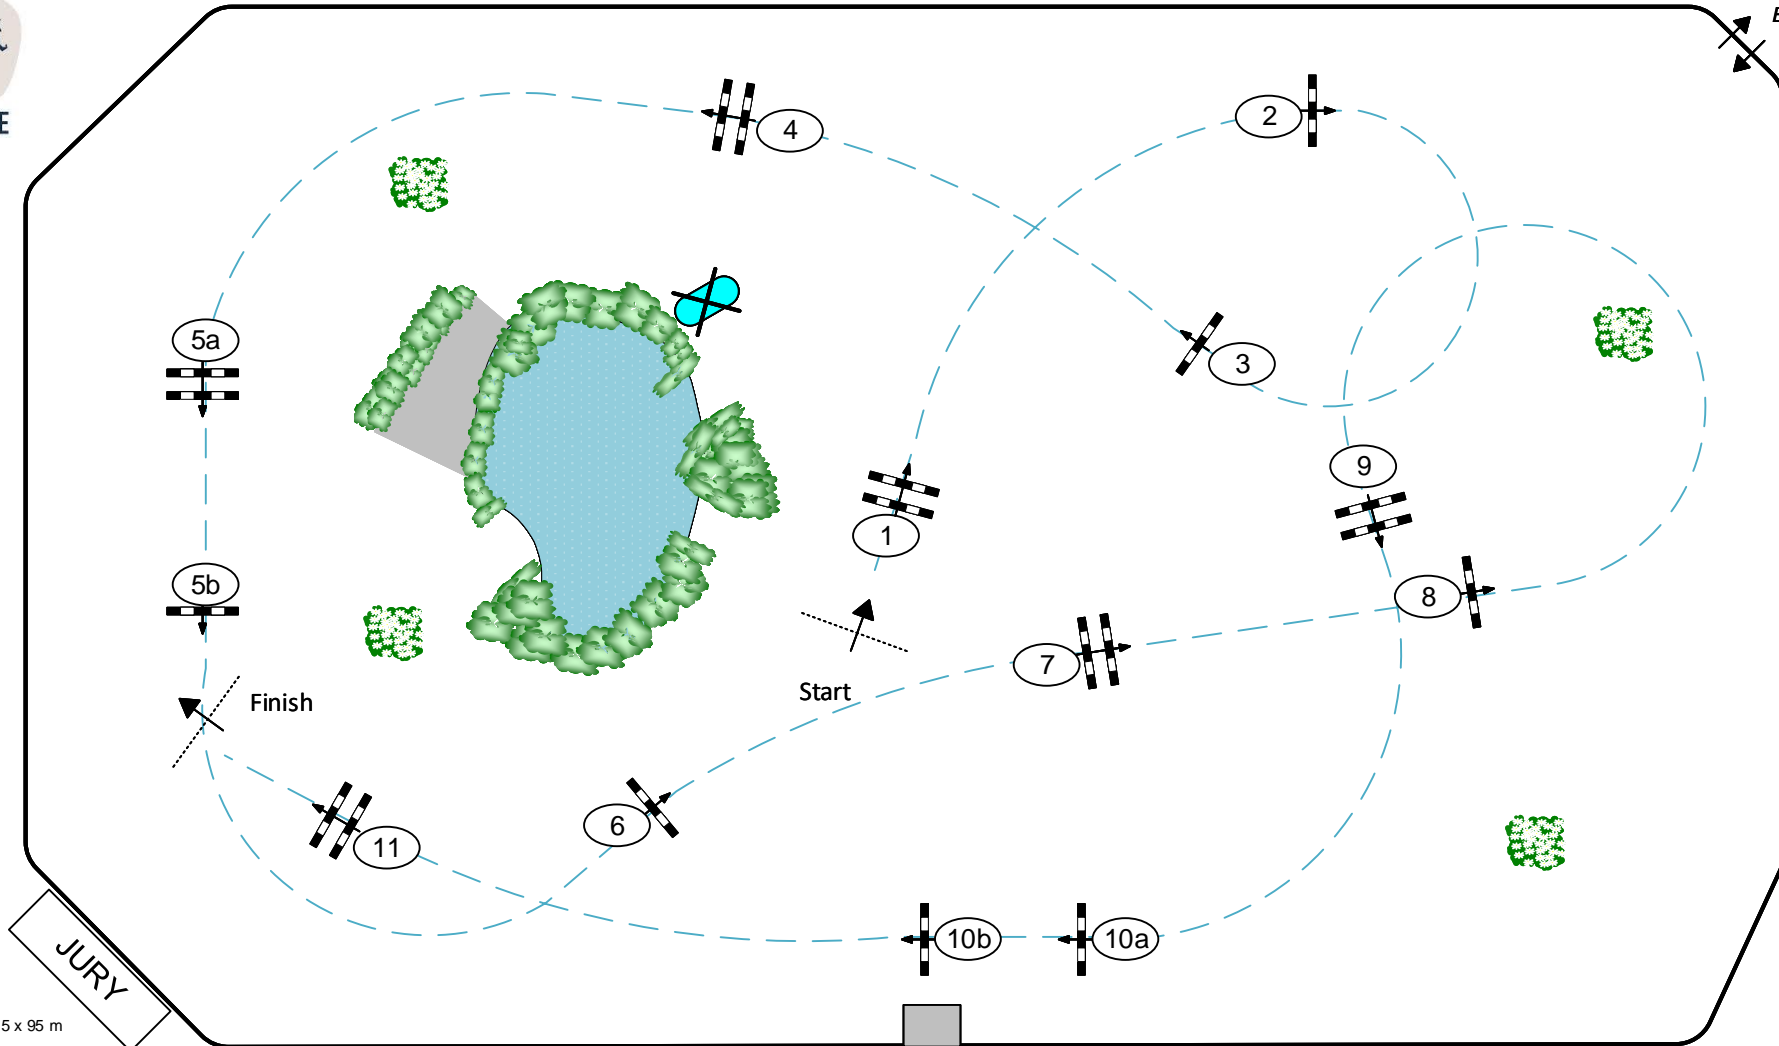

Class No. 02

PRIX RADIO LAC

Competition against the clock

jeudi, 9 décembre 2021

Start: 12:00

Table: A  
 National RG:  
 FEI RG / Art. 238.2.1  
 Height: 1,40 m

Speed: 350 m/min  
 Length: 365 m  
 Time allowed: 63 sec  
 Time limit: 126 sec

Obstacles: 11  
 Efforts: 13  
 Penalty sec:  
 Closed combination:

Course Designer: Gérard Lachat (SUI)  
 Louis Konickx (NED)

Assistants: Marco Cortinovia (ITA)  
 Reto Ruffin (SUI)  
 Julien Pradervand (SUI)  
 Michel Pollien (SUI)  
 Luc Henry (SUI)  
 Bart Vonck (BEL)

Arena: 55 x 95 m