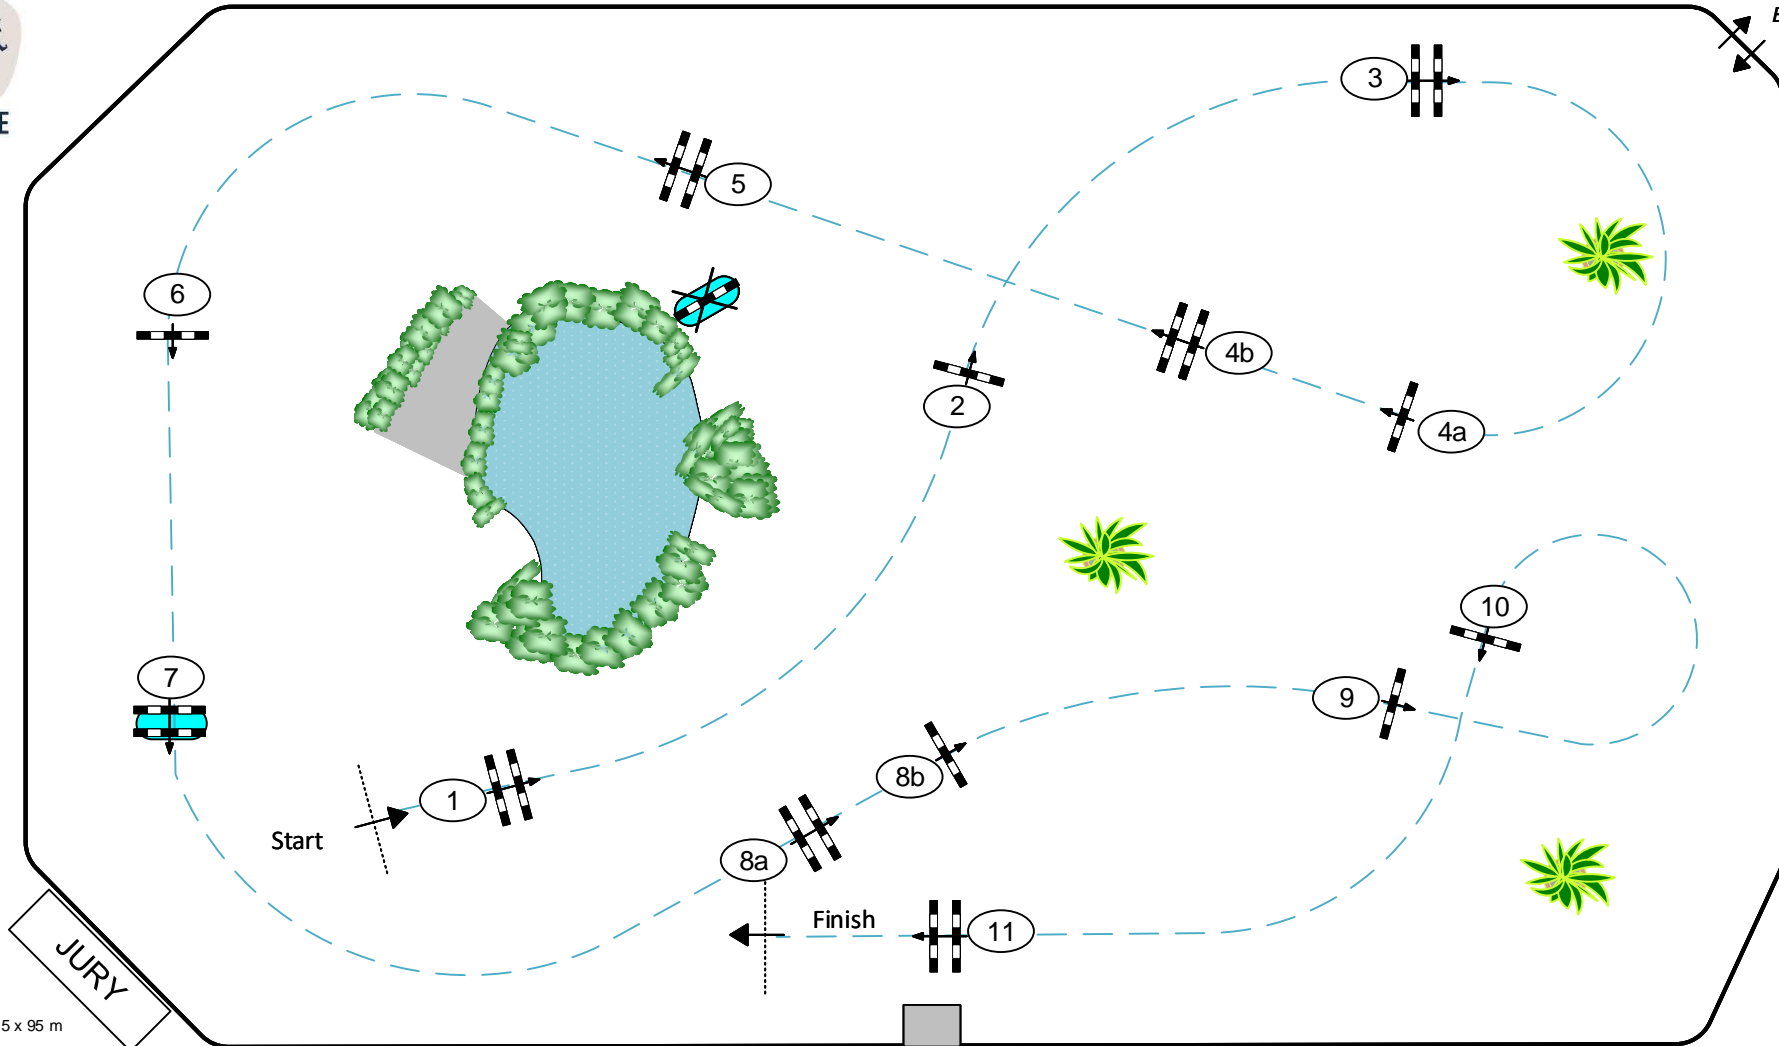

CSI***** GENEVE 2021

ABOVE & BEYOND

Class No. 04 CSI U25

PRIX LAND ROVER

Competition against the clock

jeudi, 9 décembre 2021

Start: 18:00

Table: A
National RG:
FEI RG / Art. 238.2.1
Height: 1,40 m

Speed: 350 m/min
Length: 360 m
Time allowed: 62 sec
Time limit: 124 sec

Obstacles: 11
Efforts: 13
Penalty sec:
Closed combination:

Course Designer: Gérard Lachat (SUI)
Louis Konickx (NED)

Assistants: Marco Cortinovis (ITA)
Reto Rüflin (SUI)
Julien Pradervand (SUI)
Michel Pollien (SUI)
Luc Henry (SUI)
Bart Vonck (BEL)

Arena: 55 x 95 m