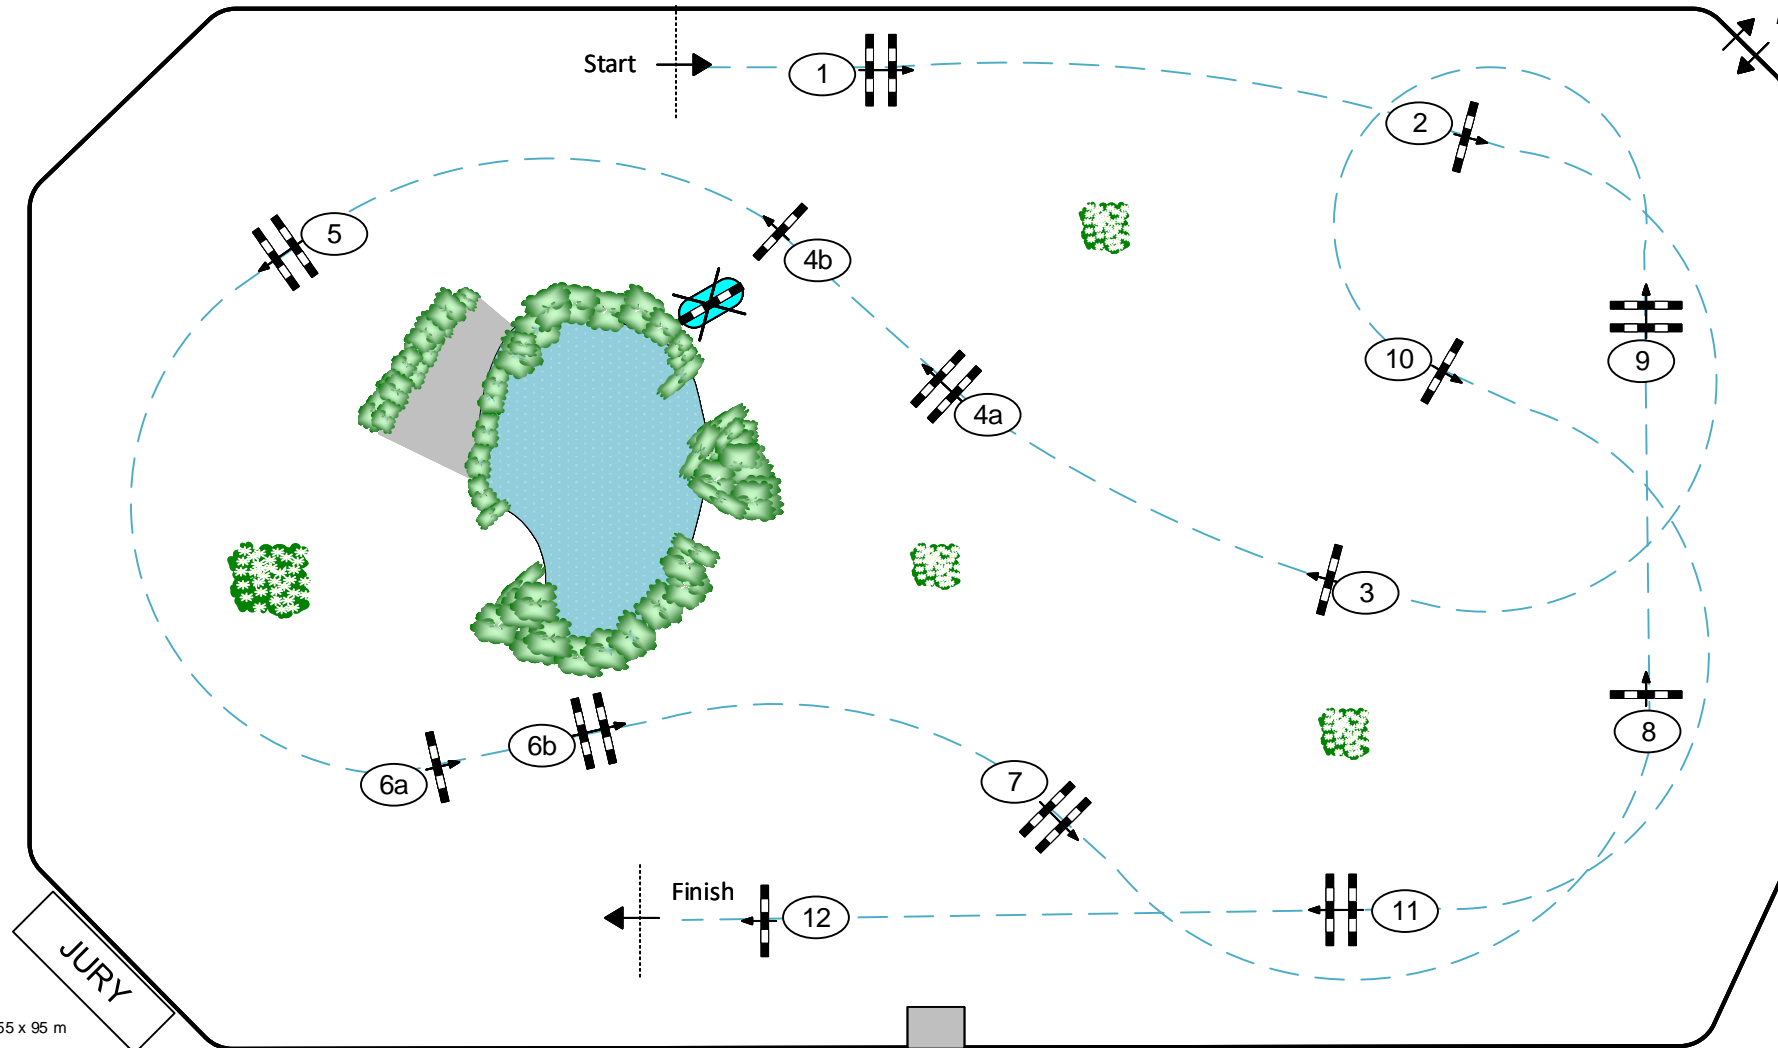

CSI***** GENEVE 2021

Class No. 07 CSI U25

COUPE LAND ROVER

Competition against the clock

vendredi, 10 décembre 2021

Start: 12:30

Table: A
National RG:
FEI RG / Art. 238.2.1
Height: 1,45 m

Speed: 350 m/min
Length: 410 m
Time allowed: 71 sec
Time limit: 142 sec

Obstacles: 12
Efforts: 14
Penalty sec:
Closed combination:

Course Designer: Gérard Lachat (SUI)
Louis Konickx (NED)

Assistants: Marco Cortinovis (ITA)
Reto Ruffin (SUI)
Julien Pradervand (SUI)
Michel Pollien (SUI)
Luc Henry (SUI)
Bart Vonck (BEL)

Arena: 55 x 95 m