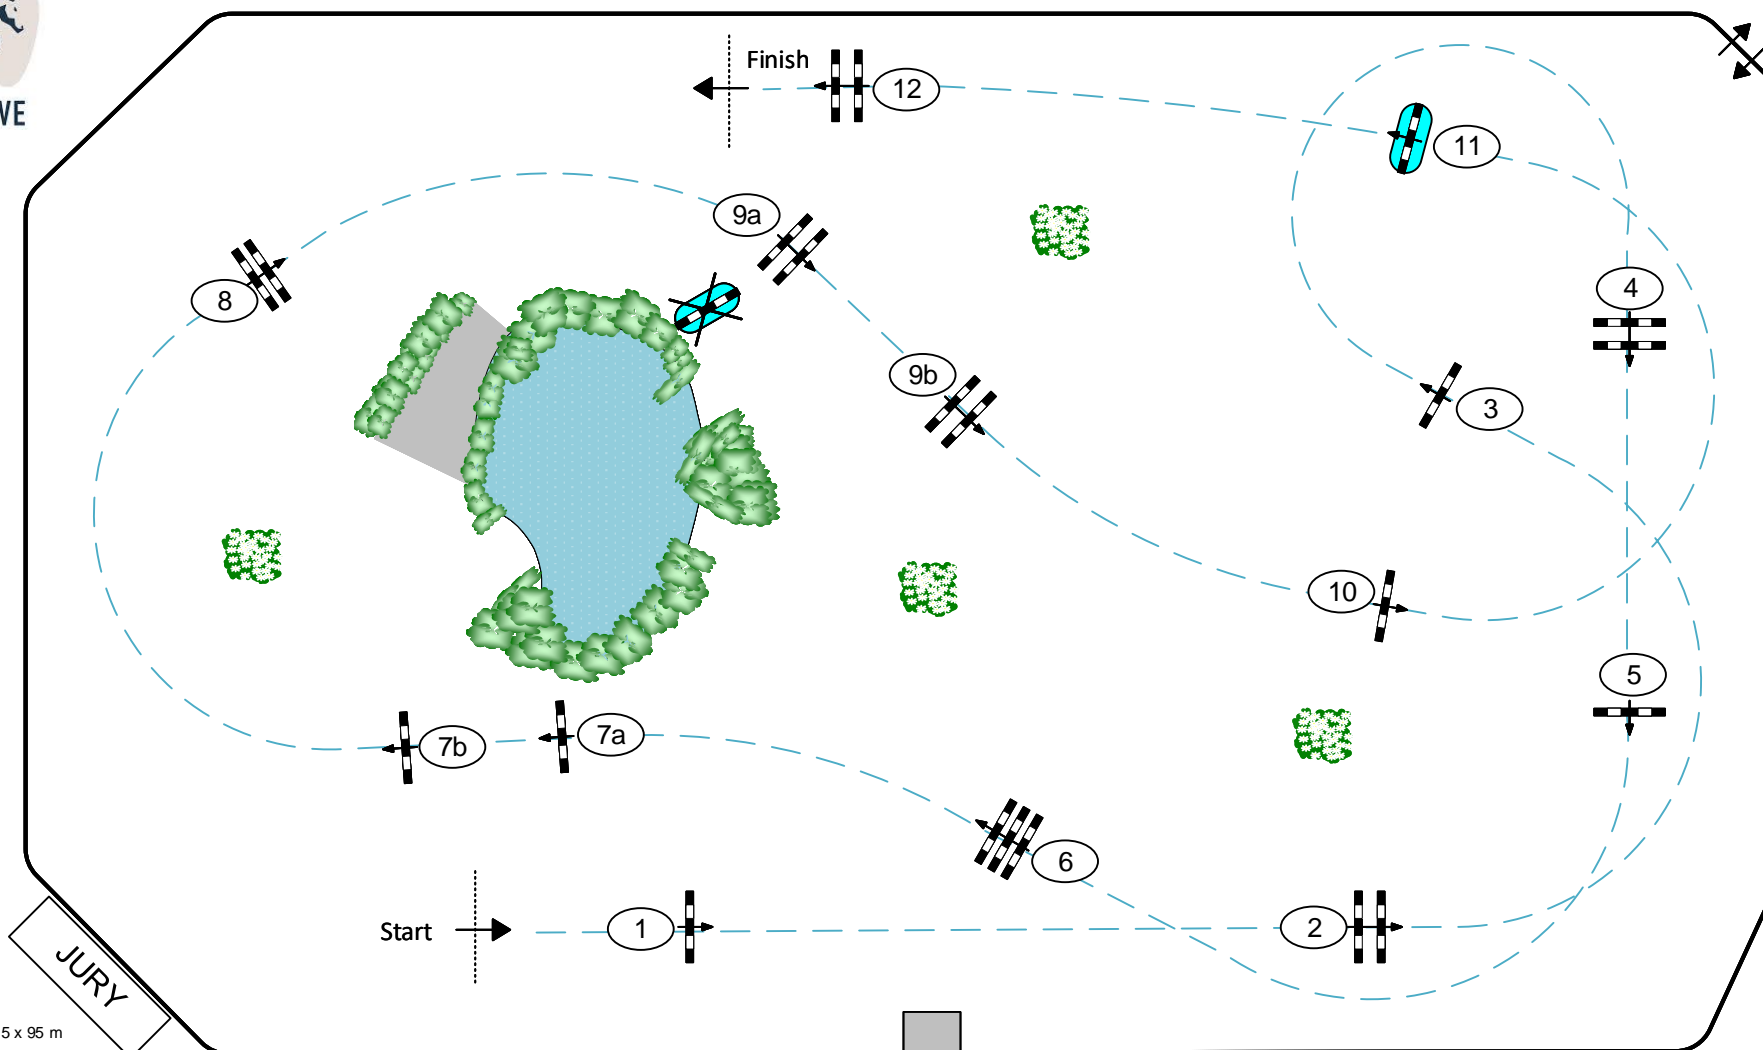

CSI***** GENEVE 2021

Class No. 08

PRIX DES COMMUNES GENEVOISES

Competition against the clock

vendredi, 10 décembre 2021

Start: 14:30

Table: A
National RG:
FEI RG / Art. 238.2.1
Height: 1,50 m

Speed: 350 m/min
Length: 410 m
Time allowed: 71 sec
Time limit: 142 sec

Obstacles: 12
Efforts: 14
Penalty sec:
Closed combination:

Course Designer: Gérard Lachat (SUI)
Louis Konickx (NED)

Assistants: Marco Cortinovis (ITA)
Reto Ruffin (SUI)
Julien Pradervand (SUI)
Michel Pollien (SUI)
Luc Henry (SUI)
Bart Vonck (BEL)

Arena: 55 x 95 m

JURY