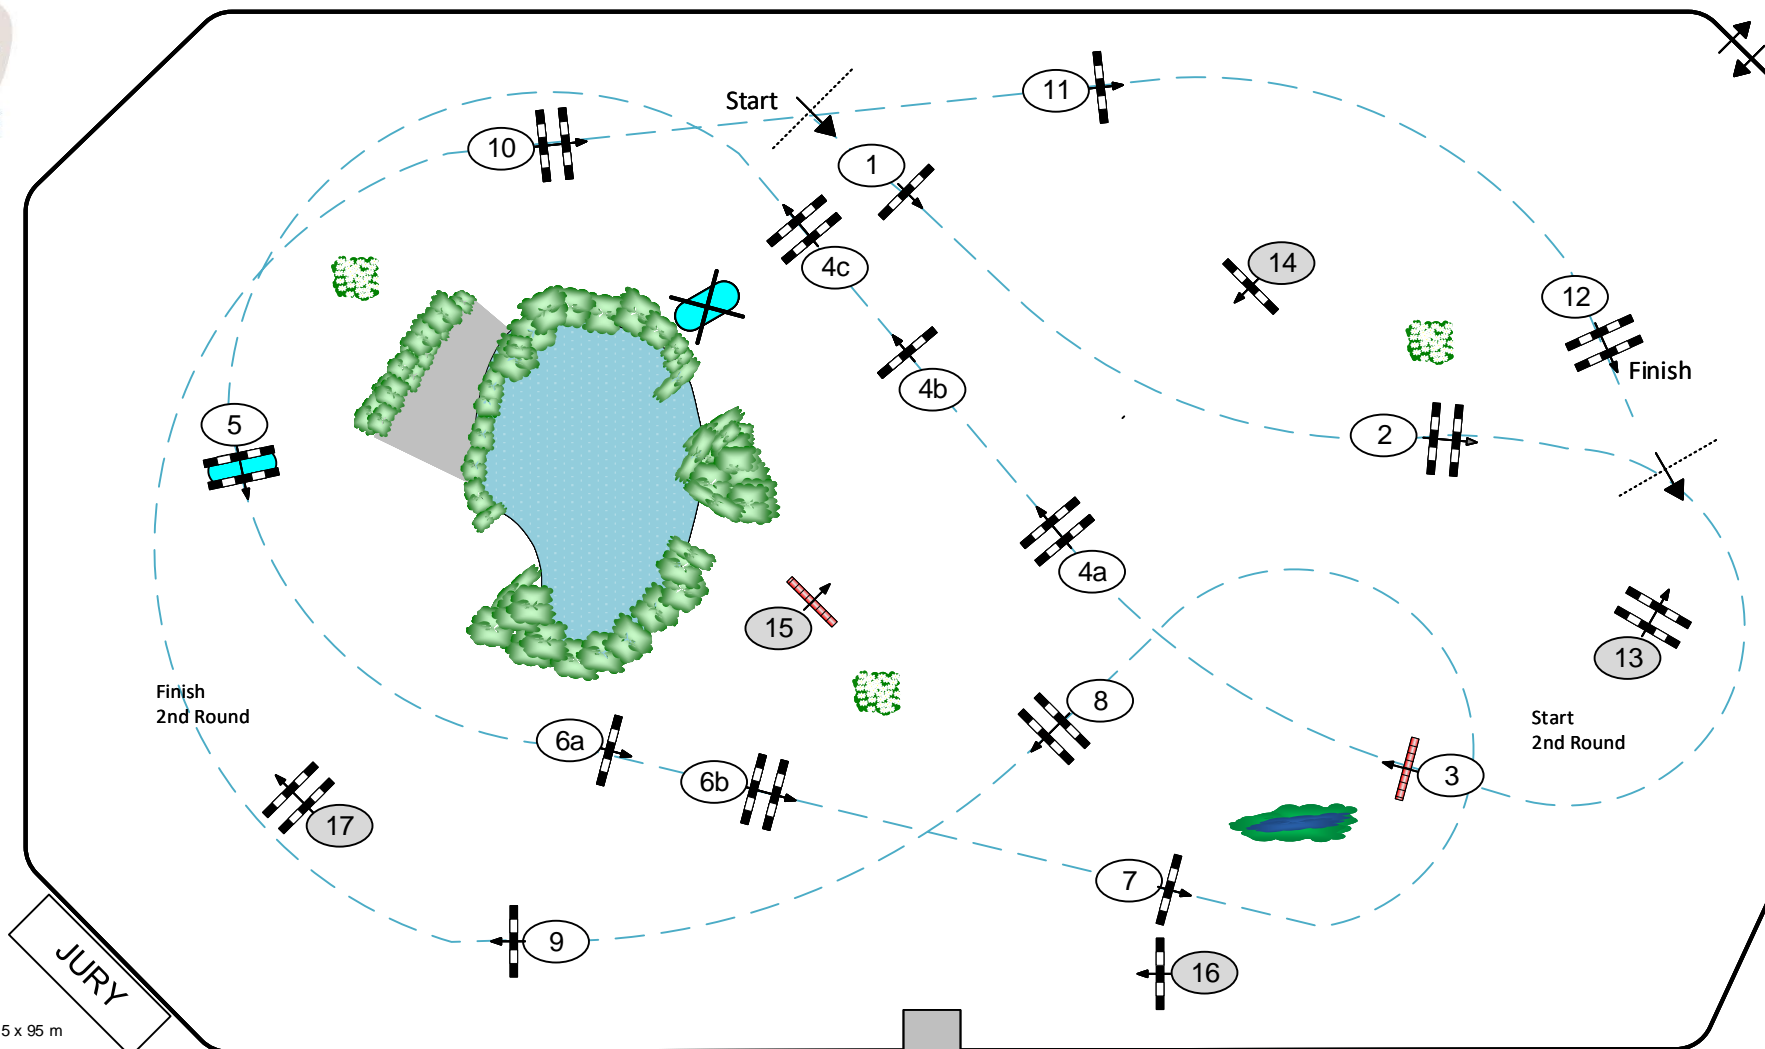

# CSI\*\*\*\*\* GENEVE 2021

Class No. 10

FINALE DU TOP 10 ROLEX IJRC

Competition over two rounds

vendredi, 10 décembre 2021

Start: 21:15

Table: A  
 National RG:  
 FEI RG / Art. 273.3.3.1/4.3  
 Height: 1,65 m

Speed: 375 m/min  
 Length: 445 m  
 Time allowed: 72 sec  
 Time limit: 144 sec

Obstacles: 12  
 Efforts: 15  
 Penalty sec:  
 Closed combination:

2nd Round: **13-14-11-12-4ab-5-15-16-17**  
 Length: 390 m  
 Time allowed: 63 sec  
 Time limit: 126 sec

Arena: 55 x 95 m