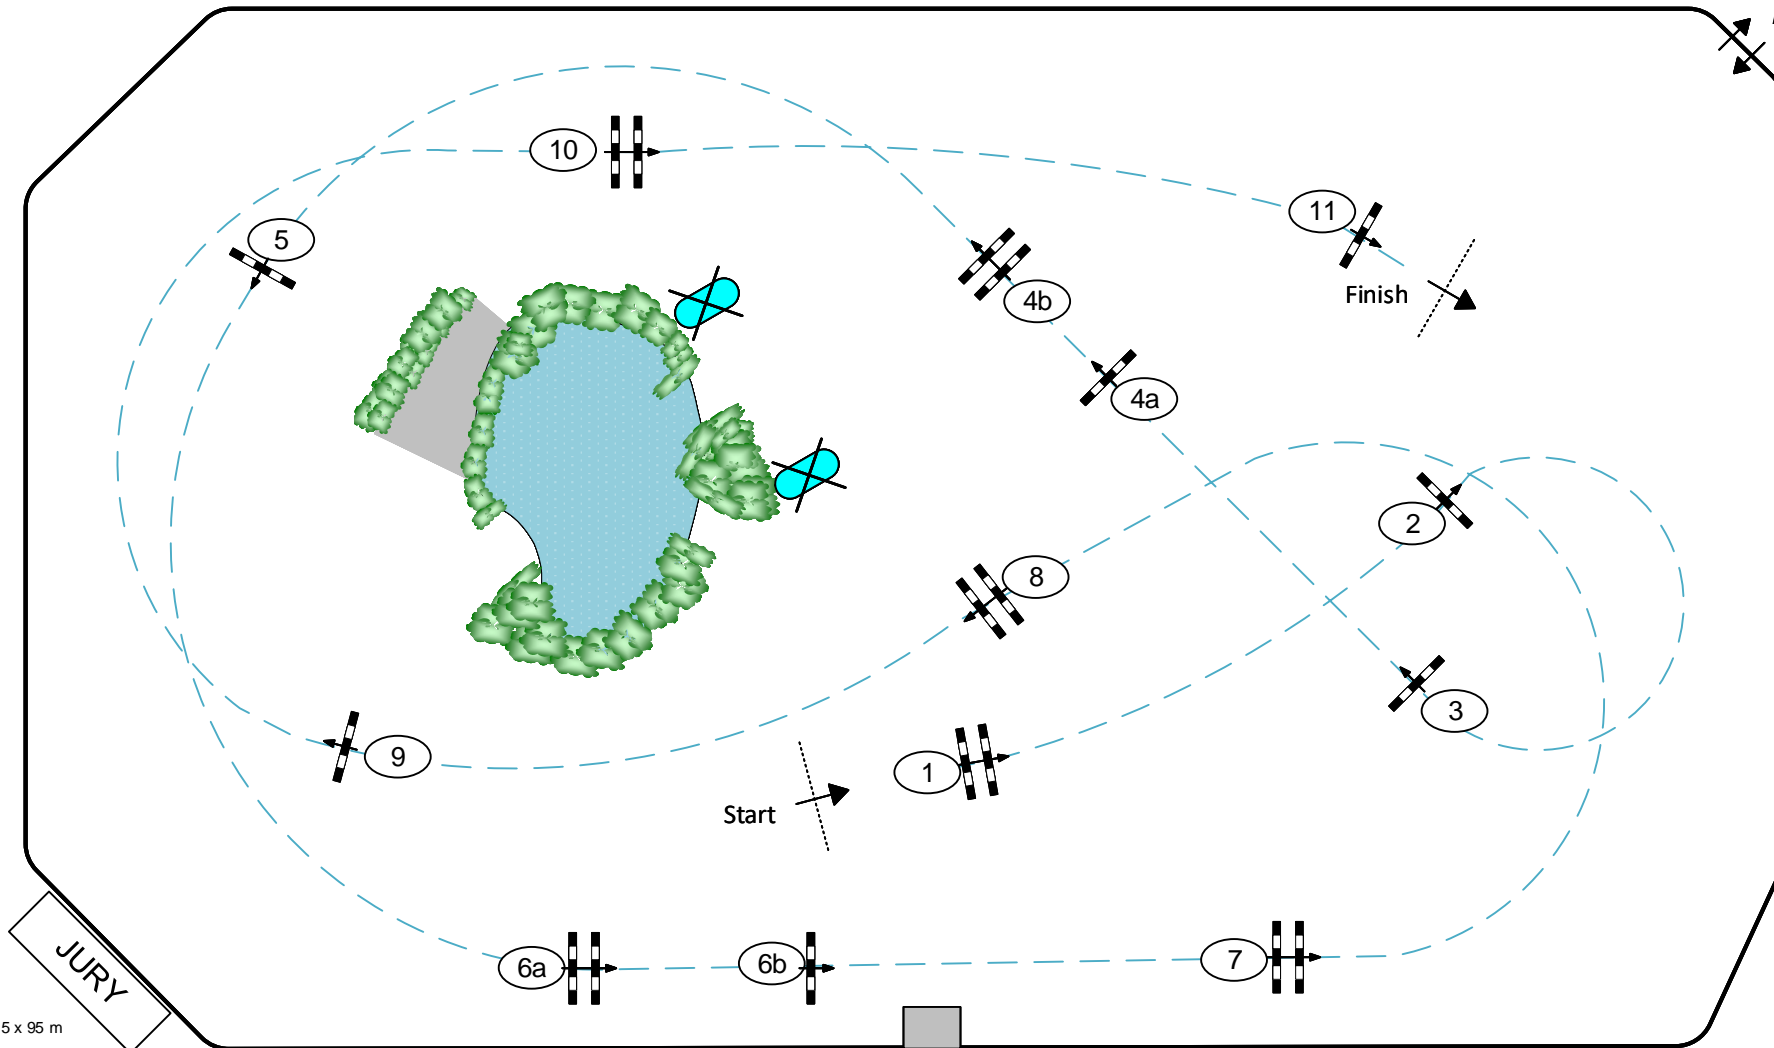

Class No. N4

PPRIX DE LA FECH

Competition against the clock

dimanche, 12 décembre 2021

Start: 9:30

Table: A	Speed: 350 m/min
National RG:	Length: 440 m
FEI RG / Art. 238.2.1	Time allowed: 76 sec
Height: 1,30-1,35 m	Time limit: 152 sec

Obstacles:	11
Efforts:	13
Penalty sec:	
Closed combination:	

Course Designer: Gérard Lachat (SUI)
Louis Konickx (NED)

Assistants: Marco Cortinovis (ITA)
Reto Rufin (SUI)
Julien Pradervand (SUI)
Michel Pollien (SUI)
Luc Henry (SUI)
Bart Vonck (BEL)

Arena: 55 x 95 m