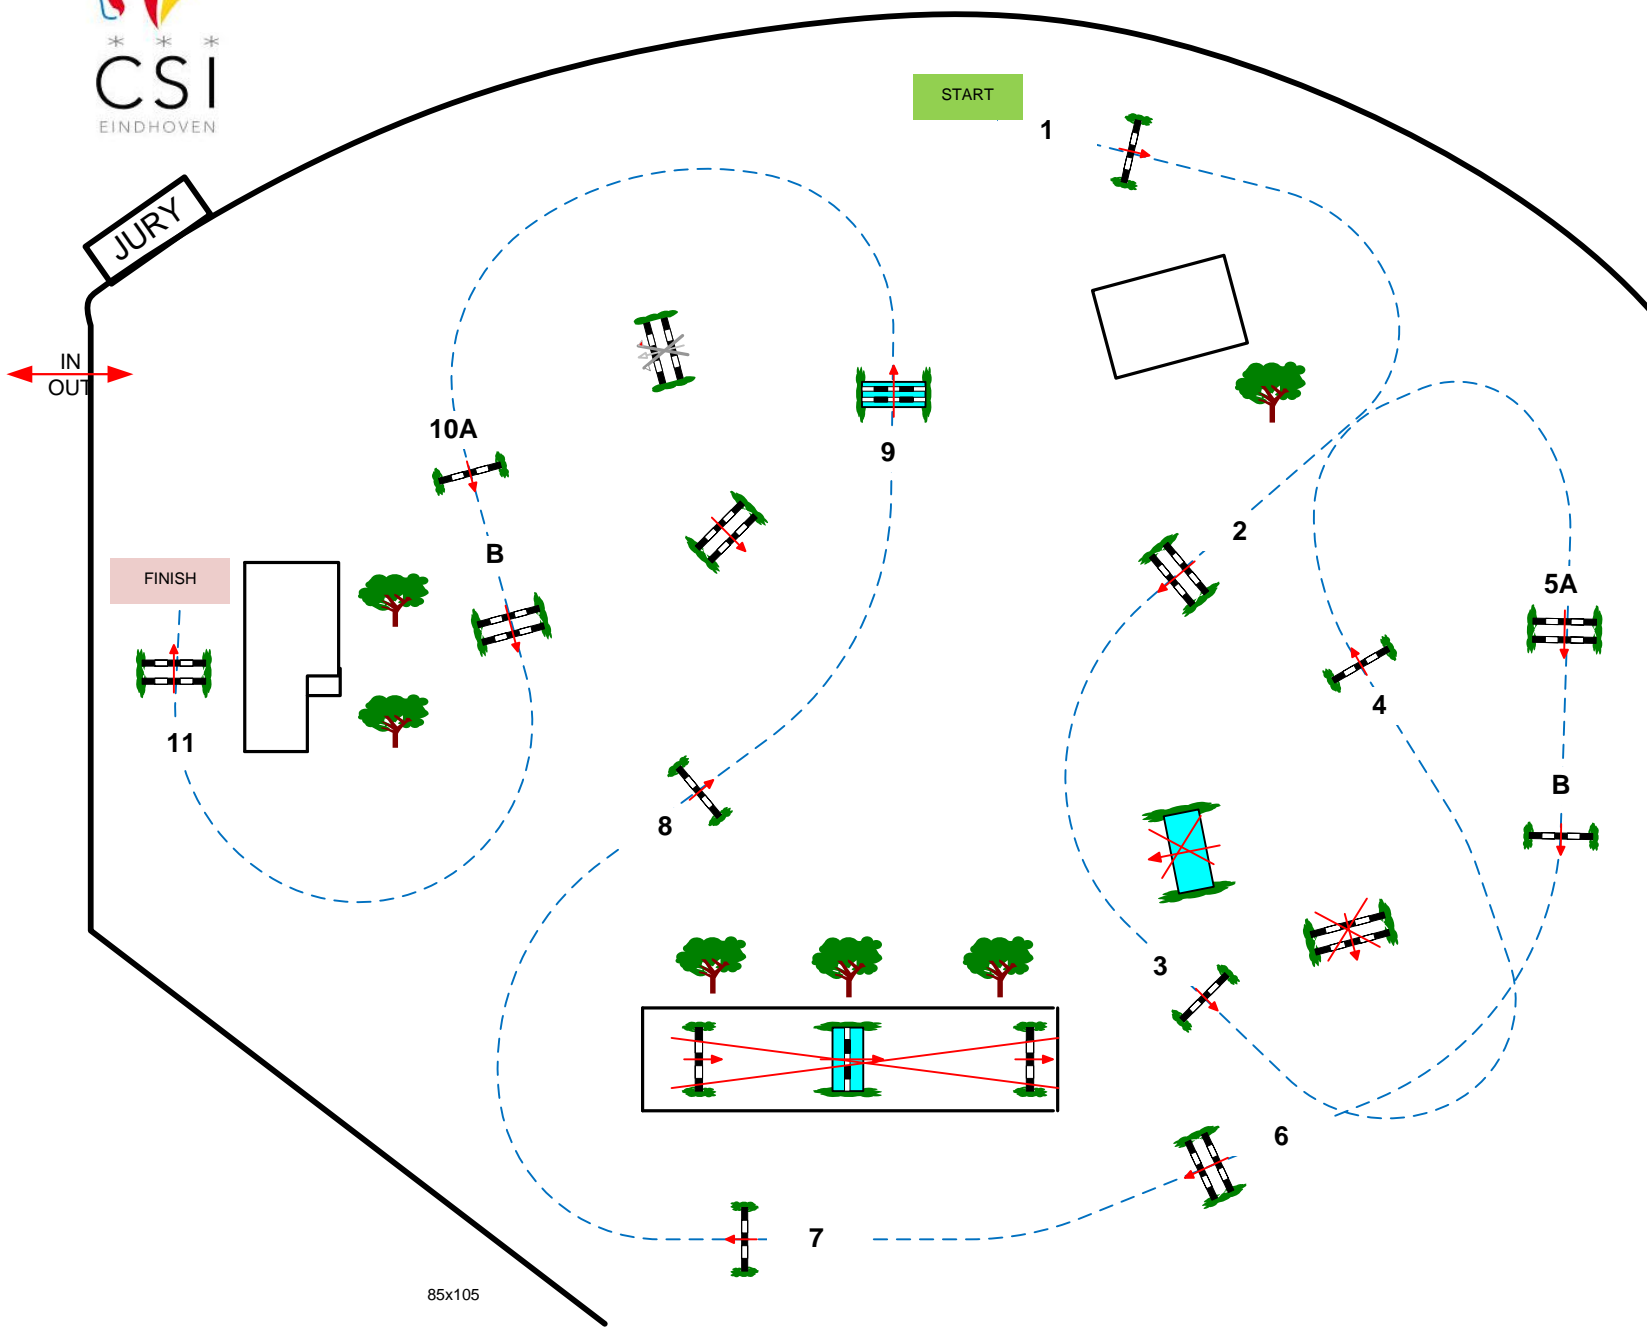

# CSI\*\*\*/\* EINDHOVEN 2022

Class  
**8**

CSI Young Horses

Competition against the clock

vrijdag 27 mei 2022

Aanvang: 13:00 uur

Table: A  
FEI RG / Art. 238.2.1  
Height: 1,30 - 1,35 m

Speed: 350 m/min

Length: 470 m  
Time allowed: 81 sec  
Time limit: 162 sec

Obstacles: 11  
Efforts: 13

Course Design Team  
Henk Linders  
Marco de Jong  
Martin Jansman  
Willy Wilmer  
Jur van Kimmenade