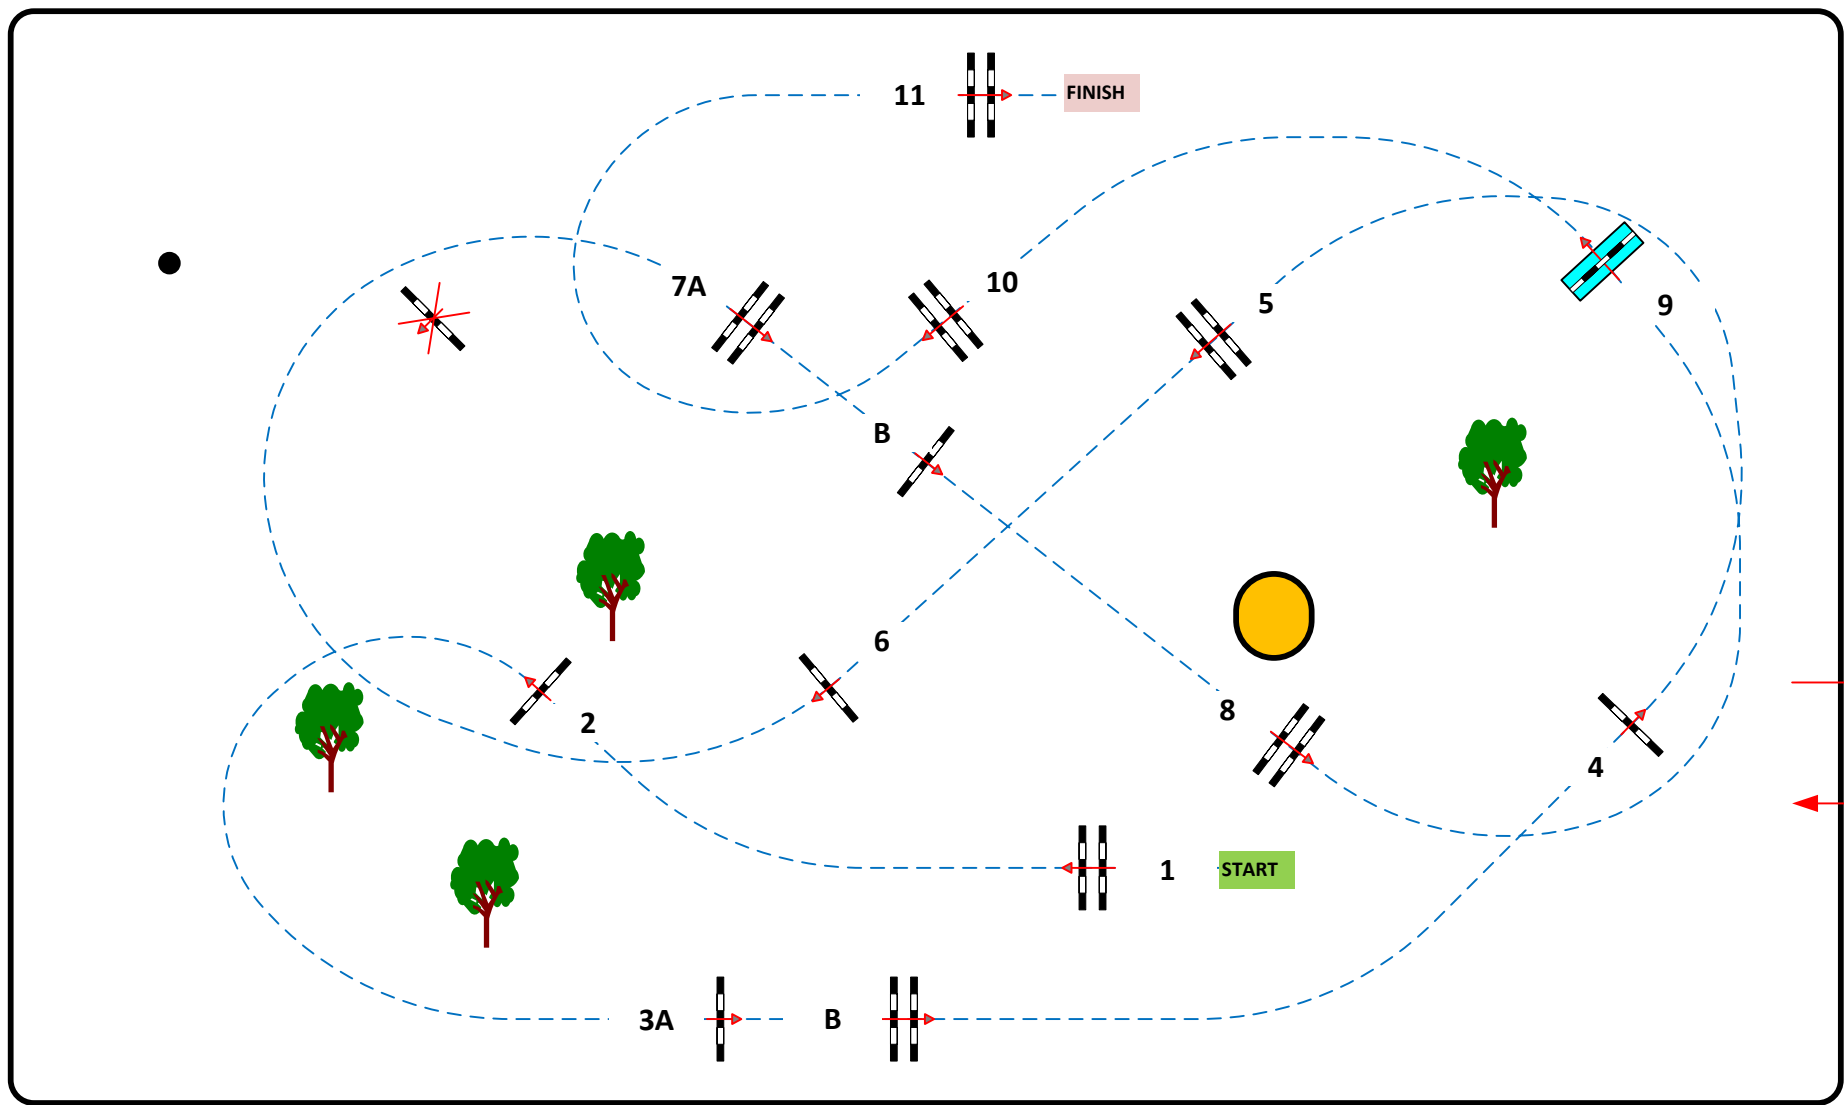

CSIO P/CH/J/YR From 1 until 5 june 2022 De Wolden - The Netherlands

Table: A	Speed: 350 m/min	Obstacles: 11
FEI RG / Art. 238.2.1	Length: 490 m	Efforts: 13
Height: 1,45 m	Time allowed: 84 sec	
	Time limit: 168 sec	

S2

Young Riders Big Tour 1,45
Competition against the clock
woensdag 1 juni 2022
Start: 12:45

In / Out

Course design team
Henk Linders
Martin Jansman
Jack Meulemans
Arno Zegers

JURY