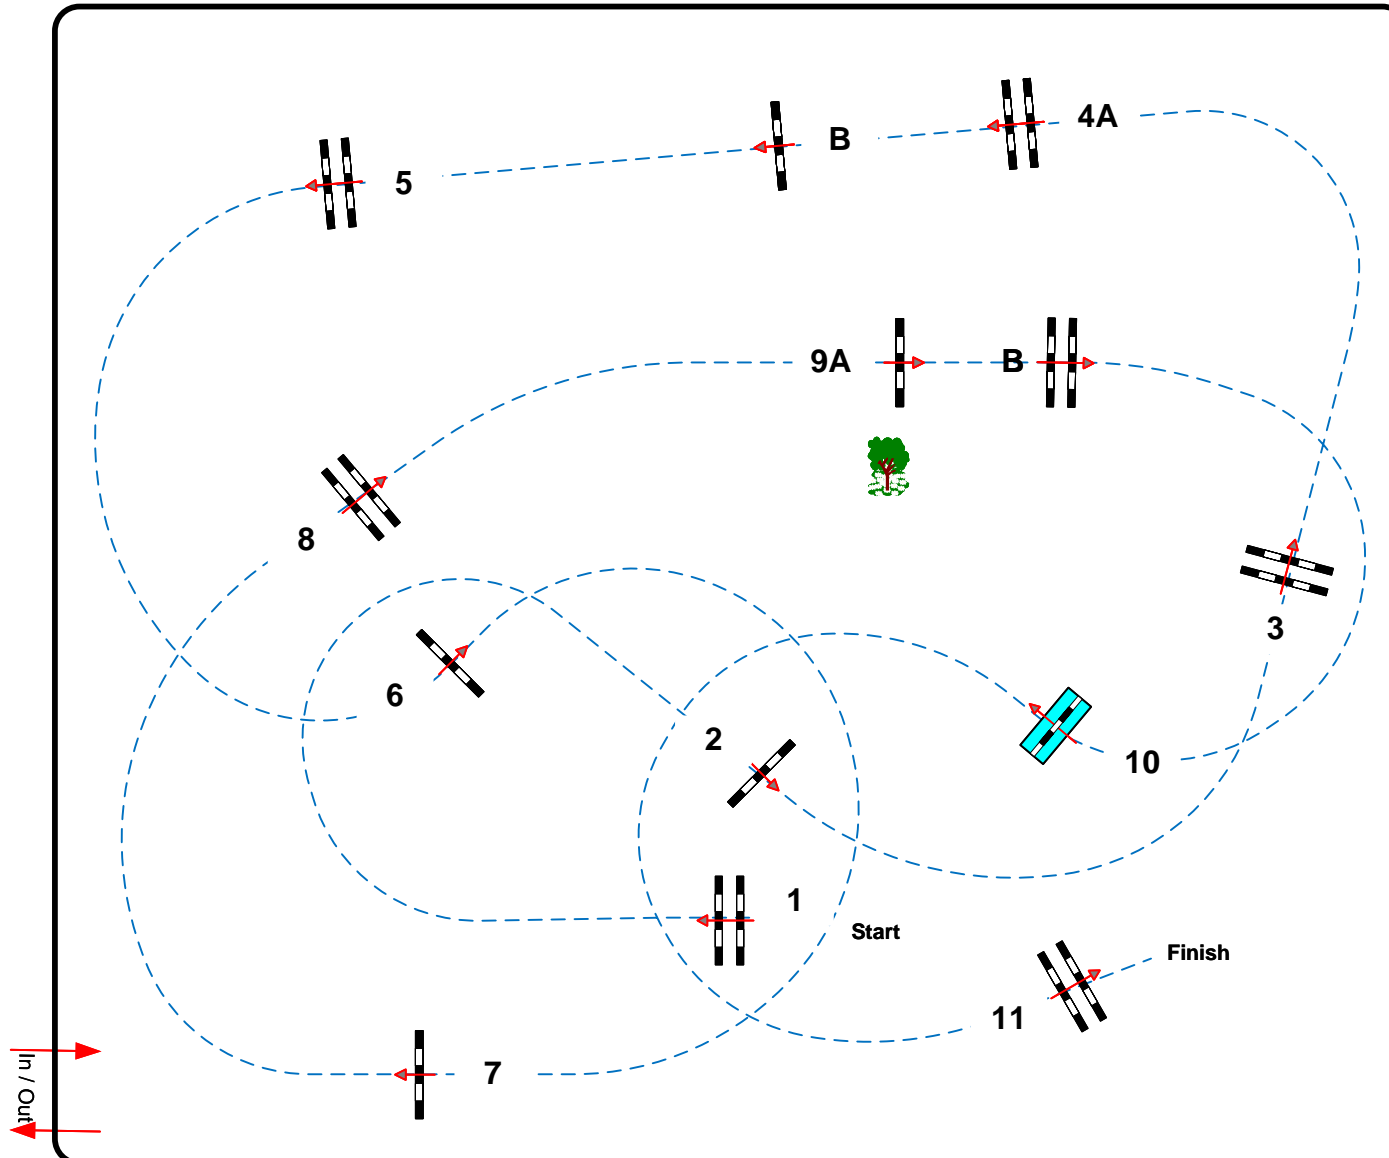

CSI **/* HOUTEN

Class No.: S1

Big Tour CSI *

Competition against the clock

donderdag 11 augustus 2022

Start: 8:00

jury

Table: A
 National RG:
 FEI RG / Art. 238.2.1
 Height: 1,25 m

Speed: 350 m/min

Length: 480 m

Time allowed: 83 sec

Time limit: 166 sec

Obstacles: 11

Efforts: 13

Penalty sec

Closed combination: